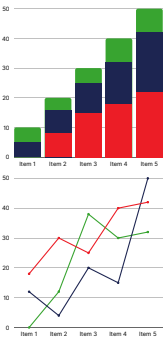

Disclosure: "images are for illustration purposes only".

Results Driven

Build your reputation and effectively communicate with your constituents. EdgeX's comprehensive series of diverse electronic message center solutions help governments entice, instruct, and drive visible results.